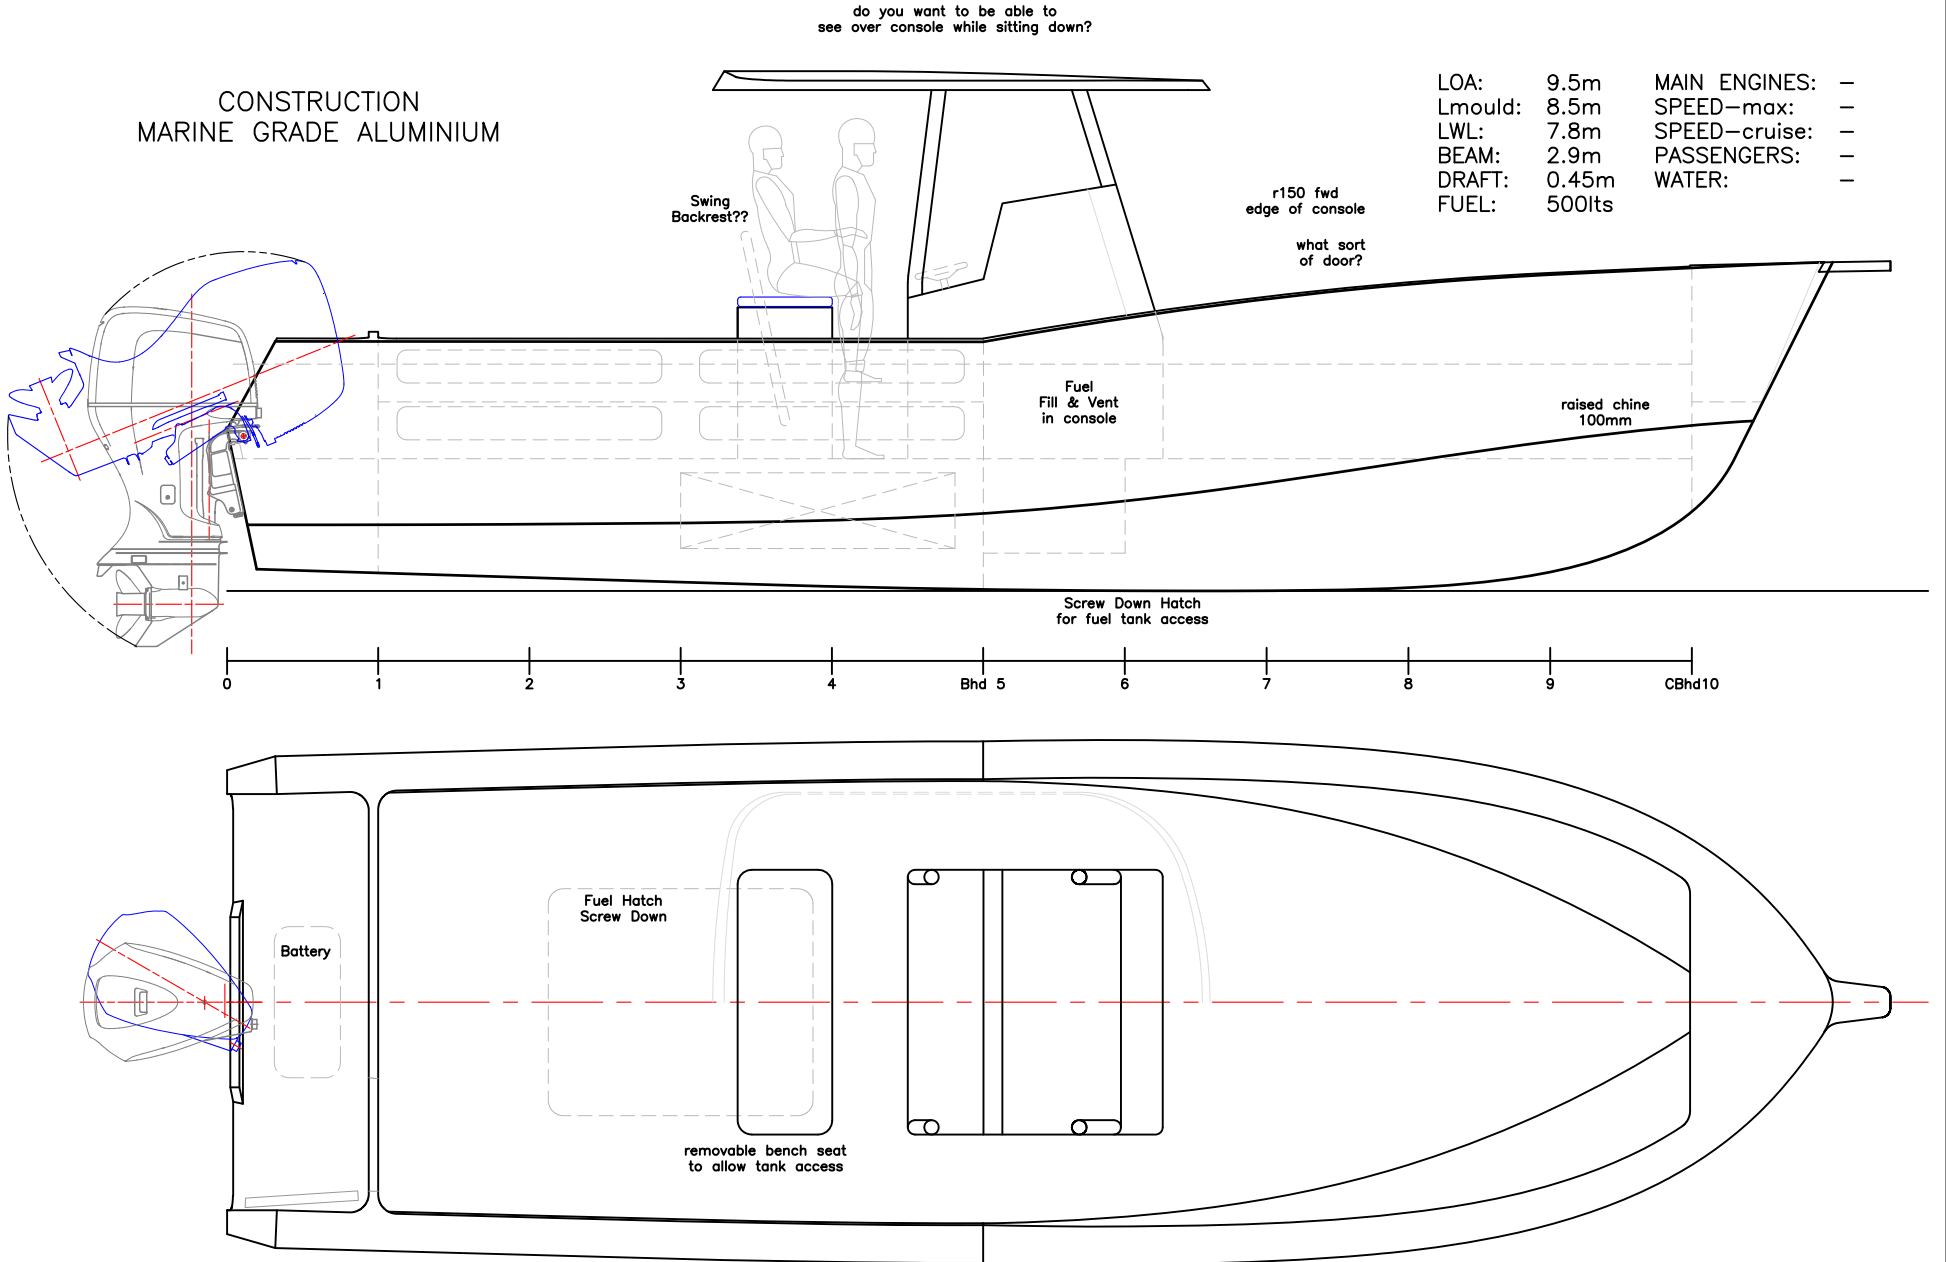

LightCraft

8.5m Sports Fisherman

SCY Design

48 Sweetgum St, Ashmore Qld 4214, Australia
Ph: (617) 5597 3521 www.scy.net.au

CONSTRUCTION
 MARINE GRADE ALUMINIUM

COPYRIGHT © THIS DRAWING AND THE INFORMATION CONTAINED HEREON IS SUPPLIED ON THE UNDERSTANDING THAT IT IS THE EXCLUSIVE PROPERTY OF SOUTHCOASTSOUTHBOAT YACHTS PTY. LTD. AND MUST NOT BE USED OR REPRODUCED IN WHOLE OR IN PART WITHOUT PERMISSION IN WRITING.